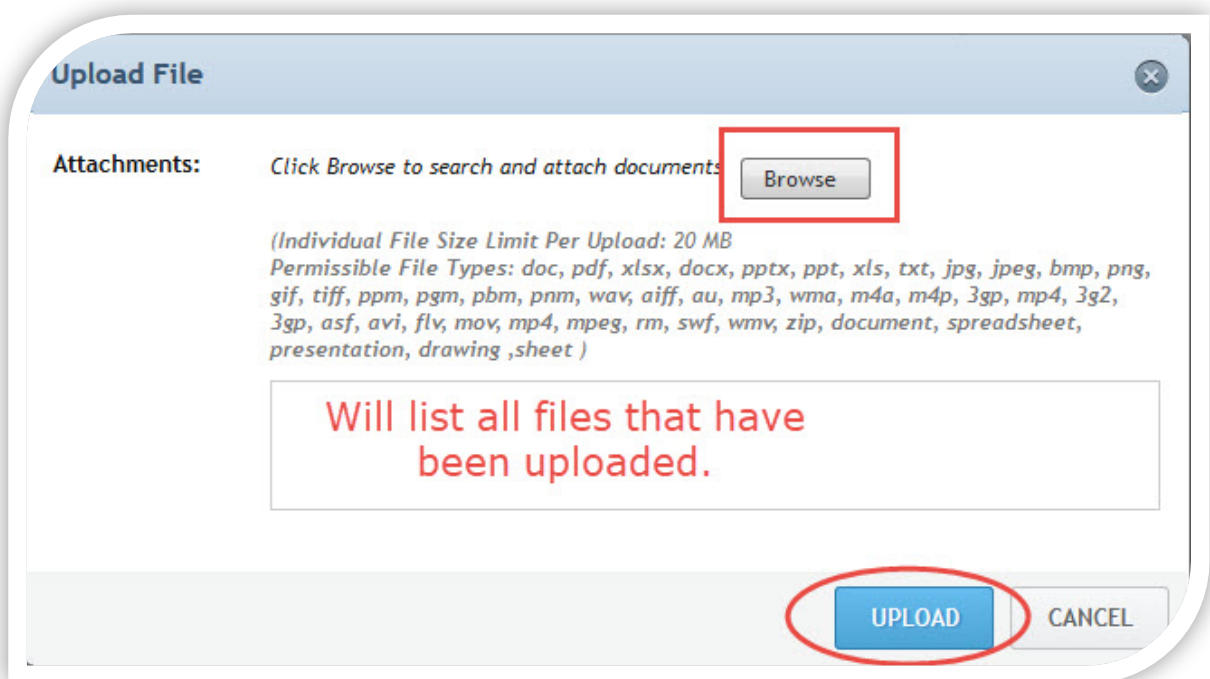

Submitting an Assignment

To submit an assignment, you will need to find the assignment within the Path of your course.

Read and follow the instructions provided and develop your finished work. Once you have it completed, make sure you are aware of where you are saving it. You will be able to upload from four different locations: your computer (default location); LoudCloud File Cabinet; Google Drive; or Microsoft OneDrive.

To upload, either click on 'BROWSE FROM MY COMPUTER' if it is located on your computer or the drop-down arrows to get to File Cabinet, Google Drive, or Microsoft OneDrive.

If you are using the 'BROWSE FROM MY COMPUTER' option, you will be provided an upload screen to locate your file.