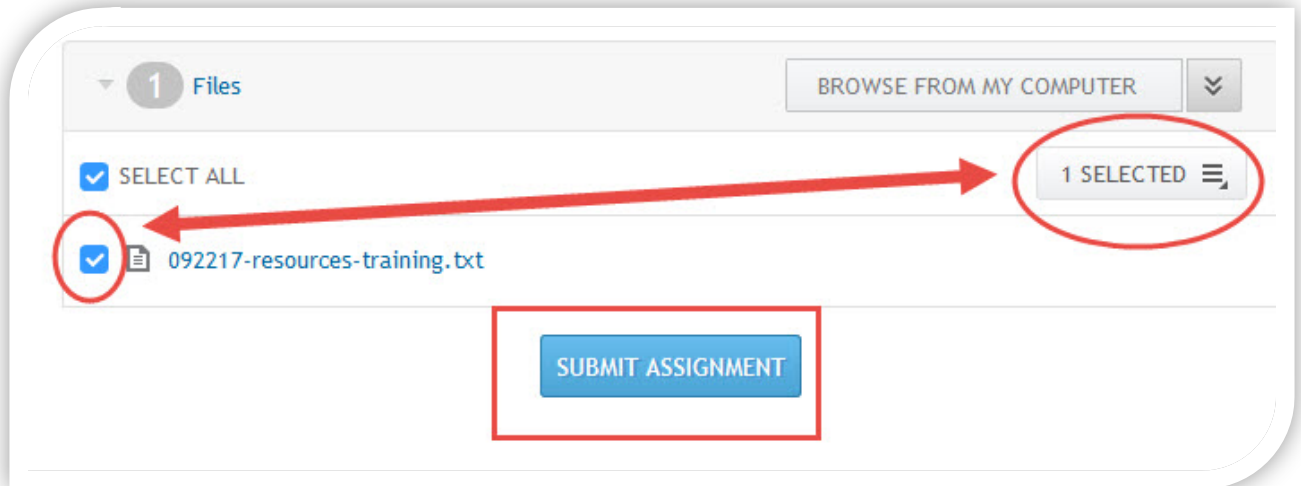

You can upload as many files as you need to from any location you have them stored. Once you have all your files uploaded, you will see them listed. Select the ones you want to submit and click 'Submit Assignment.'

When you select your files to submit, it will tell you how many you have selected.