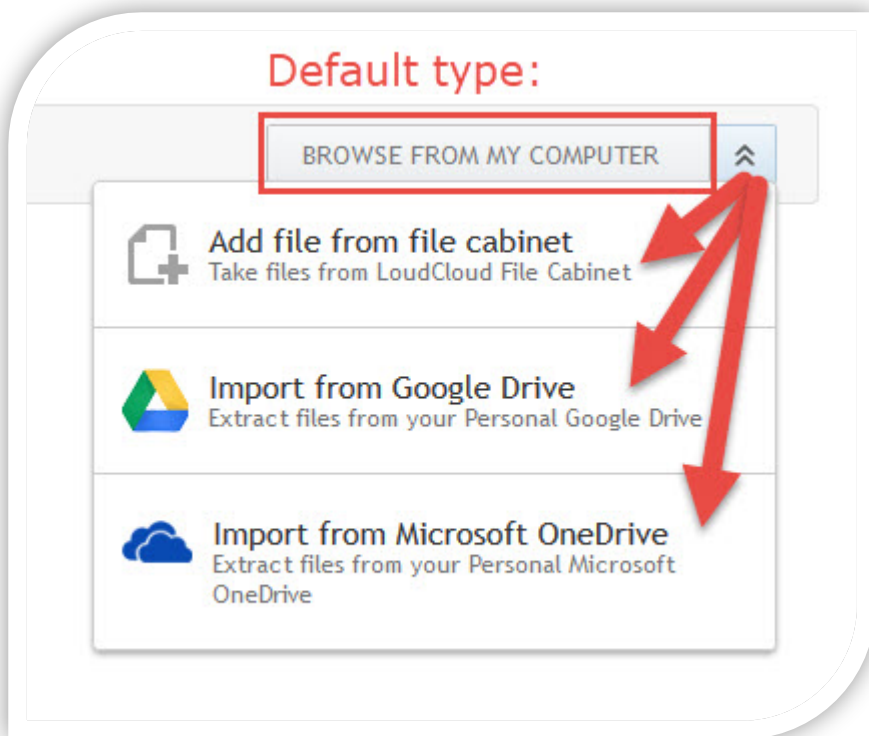

Submitting an Assignment

To submit an assignment, you will need to find the assignment within the Path of your course.

Read and follow the instructions provided and develop your finished work. Once you have it completed, make sure you are aware of where you are saving it. You will be able to upload from four different locations: your computer (default location); LoudCloud File Cabinet; Google Drive; or Microsoft OneDrive.

To upload, either click on 'BROWSE FROM MY COMPUTER' if it is located on your computer or the drop-down arrows to get to File Cabinet, Google Drive, or Microsoft OneDrive.

If you are using the 'BROWSE FROM MY COMPUTER' option, you will be provided an upload screen to locate your file.