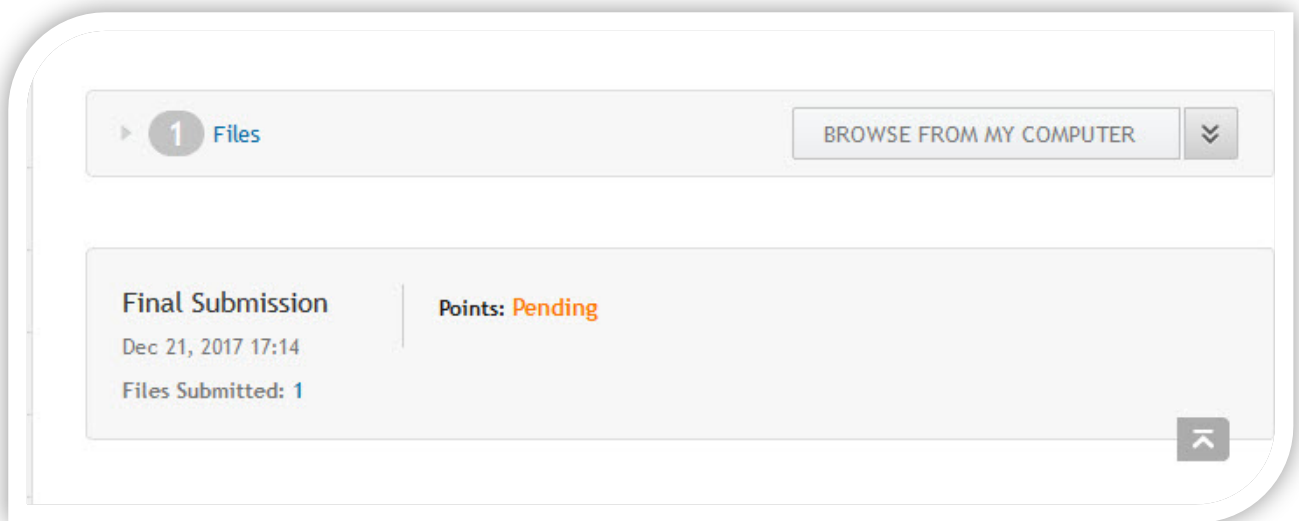

When the instructor grades it, you will be notified and will see the grade when you navigate back to it in the path.